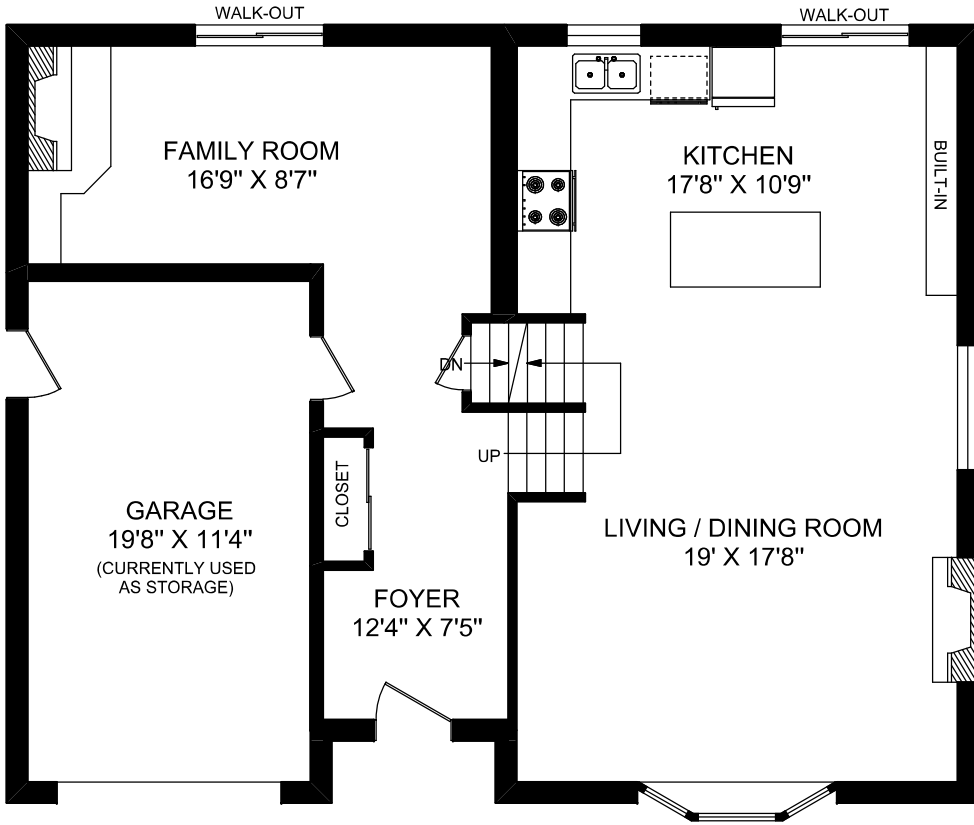

861 BORONIA CRESCENT

**MAIN FLOOR**  
942 SQUARE FEET

**SECOND FLOOR**  
617 SQUARE FEET

**LOWER LEVEL**  
608 SQUARE FEET

416 573 2096

E & O.E.

Floor plan may not be 100% accurate.