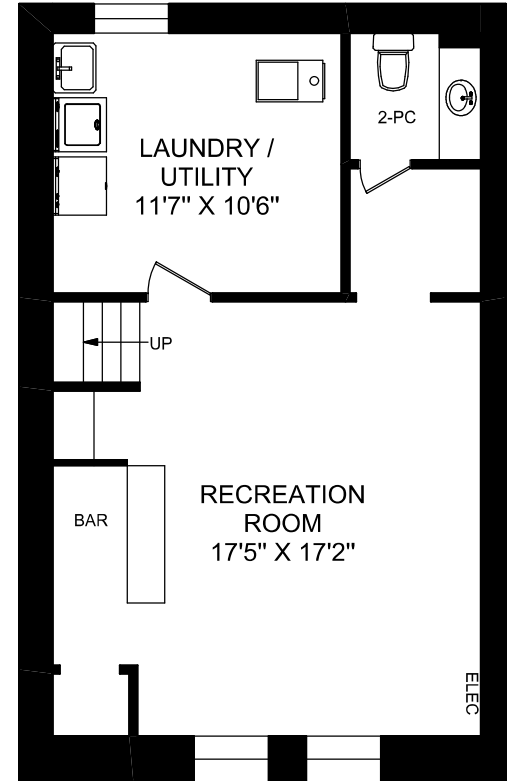

861 BORONIA CRESCENT

**MAIN FLOOR**  
942 SQUARE FEET

**SECOND FLOOR**  
617 SQUARE FEET

**LOWER LEVEL**  
608 SQUARE FEET

416 573 2096

E & O.E.

Floor plan may not be 100% accurate.