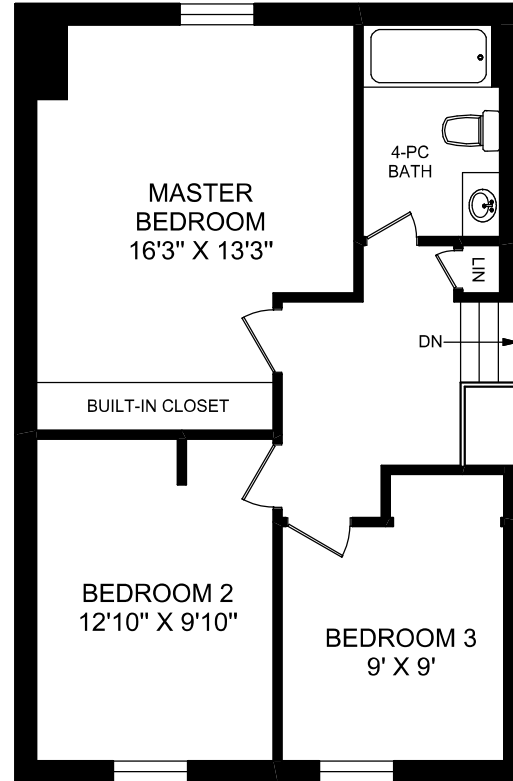

861 BORONIA CRESCENT

**MAIN FLOOR**  
942 SQUARE FEET

**SECOND FLOOR**  
617 SQUARE FEET

**LOWER LEVEL**  
608 SQUARE FEET

416 573 2096

E & O.E.

Floor plan may not be 100% accurate.