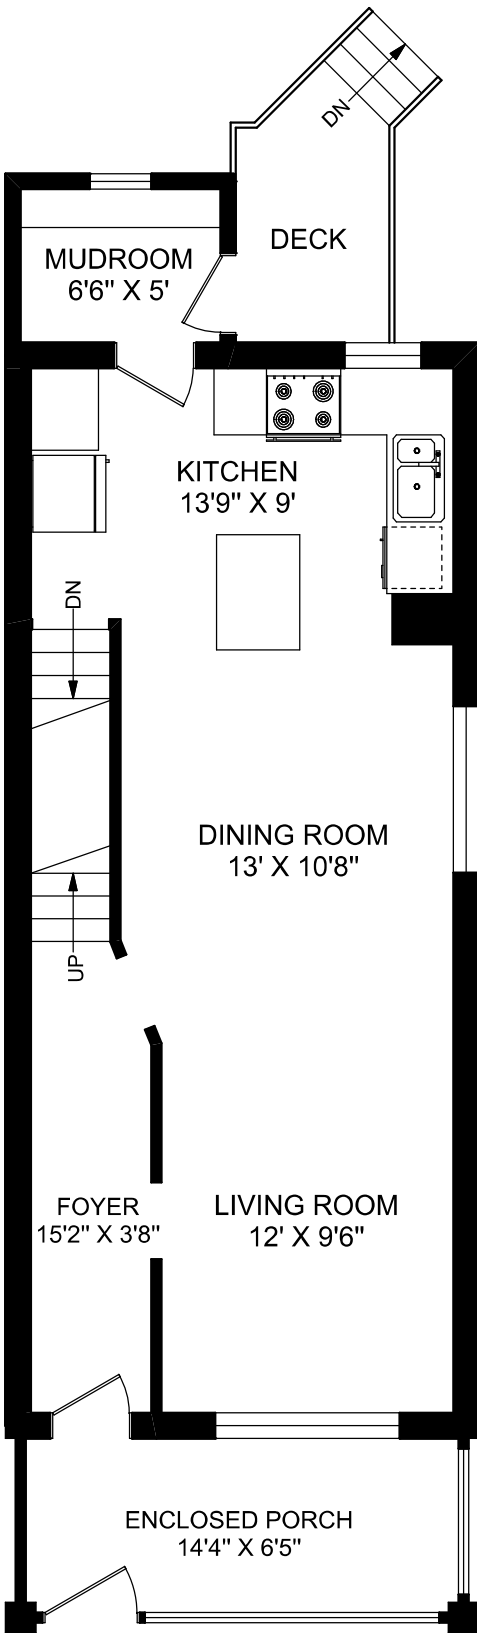

# 121 ALTON AVENUE

**MAIN FLOOR**  
707 SQUARE FEET

**SECOND FLOOR**  
605 SQUARE FEET

**LOWER LEVEL**  
550 SQUARE FEET

416 573 2096

E & O.E.

Floor plan may not be 100% accurate.