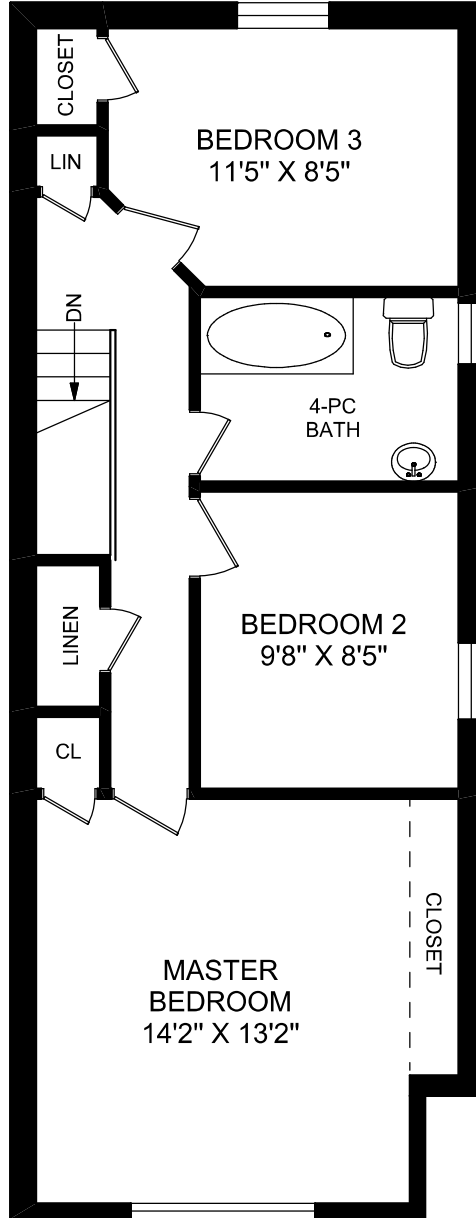

# 121 ALTON AVENUE

**MAIN FLOOR**  
707 SQUARE FEET

**SECOND FLOOR**  
605 SQUARE FEET

**LOWER LEVEL**  
550 SQUARE FEET

416 573 2096

E & O.E.

Floor plan may not be 100% accurate.