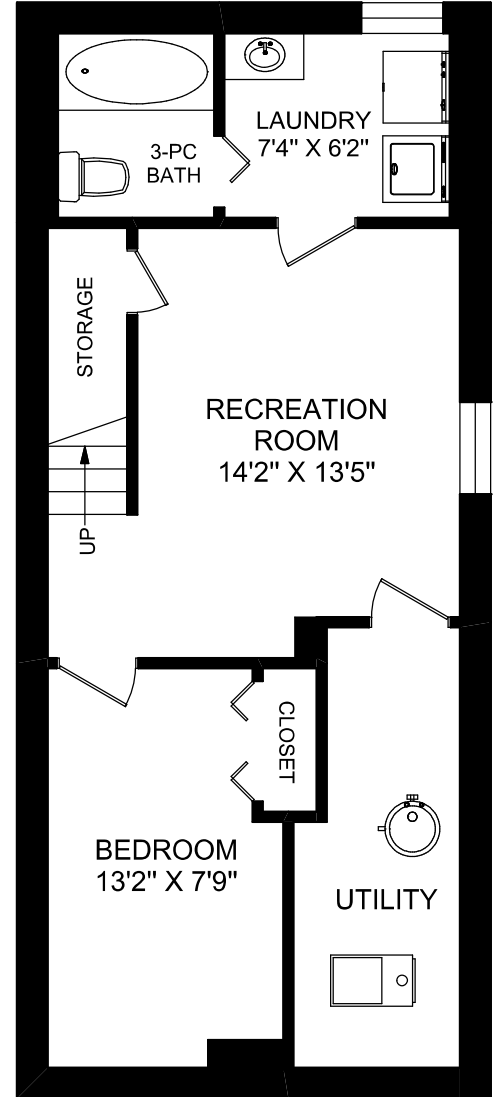

# 121 ALTON AVENUE

**MAIN FLOOR**  
707 SQUARE FEET

**SECOND FLOOR**  
605 SQUARE FEET

**LOWER LEVEL**  
550 SQUARE FEET

416 573 2096

E & O.E.

Floor plan may not be 100% accurate.